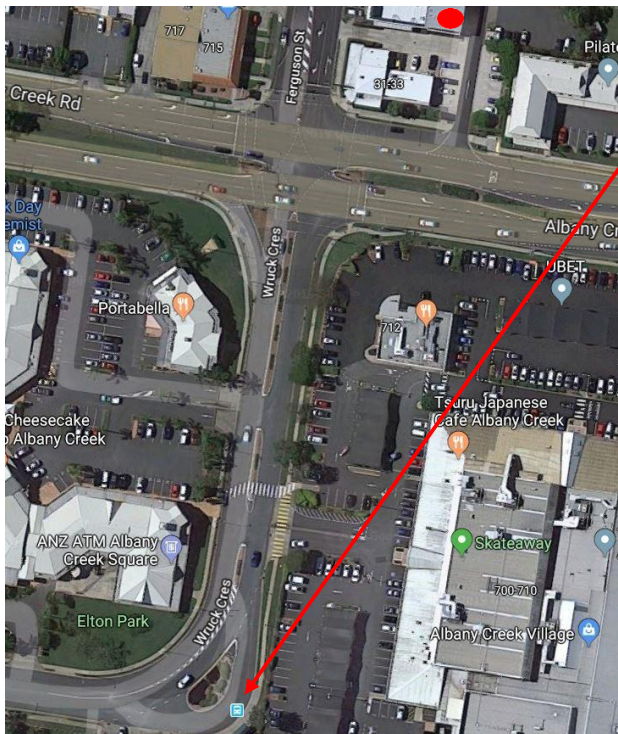

## How to find us!

The local landmark is the White Horse Ranch cafe building, on the corner of Albany Creek Rd & Ferguson Street. If you can find this, you can find us!

On arriving at the offices, entry is via the laneway entry parallel to Ferguson Street. The offices are *above* LJ Hooker and can be accessed using the stairs at the rear of the building.

## By Car

Free car parking is available at the Fairway offices in the car park opposite the entry way or in the surrounding streets.

Disability parking is in the laneway next to White Horse Ranch cafe and outside the Public Library on Ferguson Street.

## By Bus

Albany Creek is serviced by Brisbane City Council buses.

Route number 338 runs from Chermshire Shopping Centre to Strathpine Shopping Centre

Route numbers 357 and 359 run from the Brisbane City Stop 59 on Queen Street near Creek Street to Albany Creek.

The Albany Creek bus stop is pictured bottom left of the opposite map on Wruck Crescent and is a short walk from the Fairway Offices.