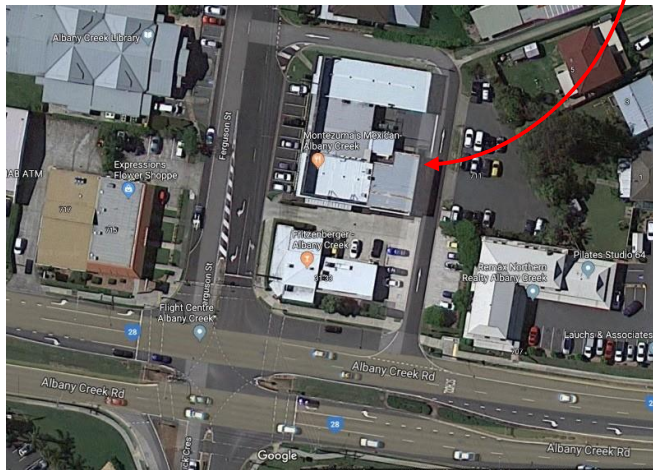

## How to find us!

The local landmark is the White Horse Ranch cafe building, on the corner of Albany Creek Rd & Ferguson Street. If you can find this, you can find us!

On arriving at the offices, entry is via the laneway entry parallel to Ferguson Street. The offices are *above* LJ Hooker and can be accessed using the stairs at the rear of the building.

## By Car

Free car parking is available at the Fairway offices in the car park opposite the entry way or in the surrounding streets.

Disability parking is in the laneway next to White Horse Ranch cafe and outside the Public Library on Ferguson Street.

## By Bus

Albany Creek is serviced by Brisbane City Council buses.

Route number 338 runs from Chermshire Shopping Centre to Strathpine Shopping Centre

Route numbers 357 and 359 run from the Brisbane City Stop 59 on Queen Street near Creek Street to Albany Creek.

The Albany Creek bus stop is pictured bottom left of the opposite map on Wruck Crescent and is a short walk from the Fairway Offices.